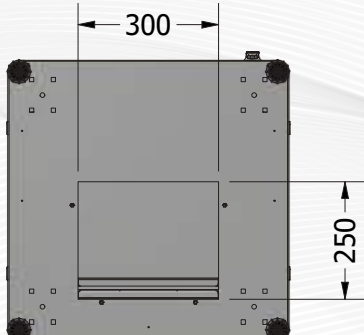

<b>MATERIAL:</b> 1.2 mm Steel / Powder Coating RAL9005 / RAL7035				
<b>Load Capacity:</b> 1000kg				
<b>STANDARD TYPE PRODUCT CODES</b>	<b>DIMENSIONS(mm)</b>			
<b>Size</b>	<b>W</b>	<b>H</b>	<b>D</b>	<b>X</b>
<b>MR.GTN12U66.XX</b>	600mm	684mm	600mm	594mm
<b>MR.GTN16U66.XX</b>	600mm	861mm	600mm	771mm
<b>MR.GTN20U66.XX</b>	600mm	1039mm	600mm	949mm
<b>MR.GTN22U66.XX</b>	600mm	1128mm	600mm	1038mm
<b>MR.GTN26U66.XX</b>	600mm	1306mm	600mm	1216mm
<b>MR.GTN32U66.XX</b>	600mm	1573mm	600mm	1483mm
<b>MR.GTN36U66.XX</b>	600mm	1750mm	600mm	1660mm
<b>MR.GTN40U66.XX</b>	600mm	1928mm	600mm	1838mm
<b>MR.GTN42U66.XX</b>	600mm	2017mm	600mm	1927mm
<b>MR.GTN46U66.XX</b>	600mm	2195mm	600mm	2105mm
<b>PRODUCT CODES WITH %63 PERFORATED DOOR OPTIONS AND DESCRIPTION</b>				
<b>XX_PRFF63</b>	Front Single Perforated-Rear Double Perforated			
<b>XX_OPRFF63</b>	Front Single Perforated-Rear Solid Metal (W600 Single / W800 Double)			
<b>XX_ODPRFF63</b>	Front Double Perforated-Rear Solid Metal (W600 Single / W800 Double)			
<b>XX_APRFF63</b>	Rear Single Perforated-Front Glass (W600 Single / W800 Double)			
<b>XX_ADPRFF63</b>	Rear Double Perforated-Front Glass (W600 Single / W800 Double)			
<b>XX_OADPRFF63</b>	Front Double Perforated-Rear Double Perforated			
<b>XX_OAPRFF63</b>	Front Single Perforated-Rear Single Perforated			
<b>XX_ODAPRFF63</b>	Front Double Perforated-Rear Single Perforated			
<b>XX_NOPRFF63</b>	Angled Front Perforated-Rear Solid Metal (W600 Single / W800 Double)			
<b>XX_NPRFF63</b>	Angled Front Perforated-Rear Double Perforated			
<b>PRODUCT CODES WITH %80 PERFORATED DOOR OPTIONS</b>				
<b>XX_PRFF80</b>	Front Single Perforated-Rear Double Perforated			
<b>XX_OPRFF80</b>	Front Single Perforated-Rear Solid Metal (W600 Single / W800 Double)			
<b>XX_ODPRFF80</b>	Front Double Perforated-Rear Solid Metal (W600 Single / W800 Double)			
<b>XX_APRFF80</b>	Rear Single Perforated-Front Glass (W600 Single / W800 Double)			
<b>XX_ADPRFF80</b>	Rear Double Perforated-Front Glass (W600 Single / W800 Double)			
<b>XX_OADPRFF80</b>	Front Double Perforated-Rear Double Perforated			
<b>XX_OAPRFF80</b>	Front Single Perforated-Rear Single Perforated			
<b>XX_ODAPRFF80</b>	Front Double Perforated-Rear Single Perforated			
<b>XX_NOPRFF80</b>	Angled Front Perforated-Rear Solid Metal (W600 Single / W800 Double)			
<b>XX_NPRFF80</b>	Angled Front Perforated-Rear Double Perforated			