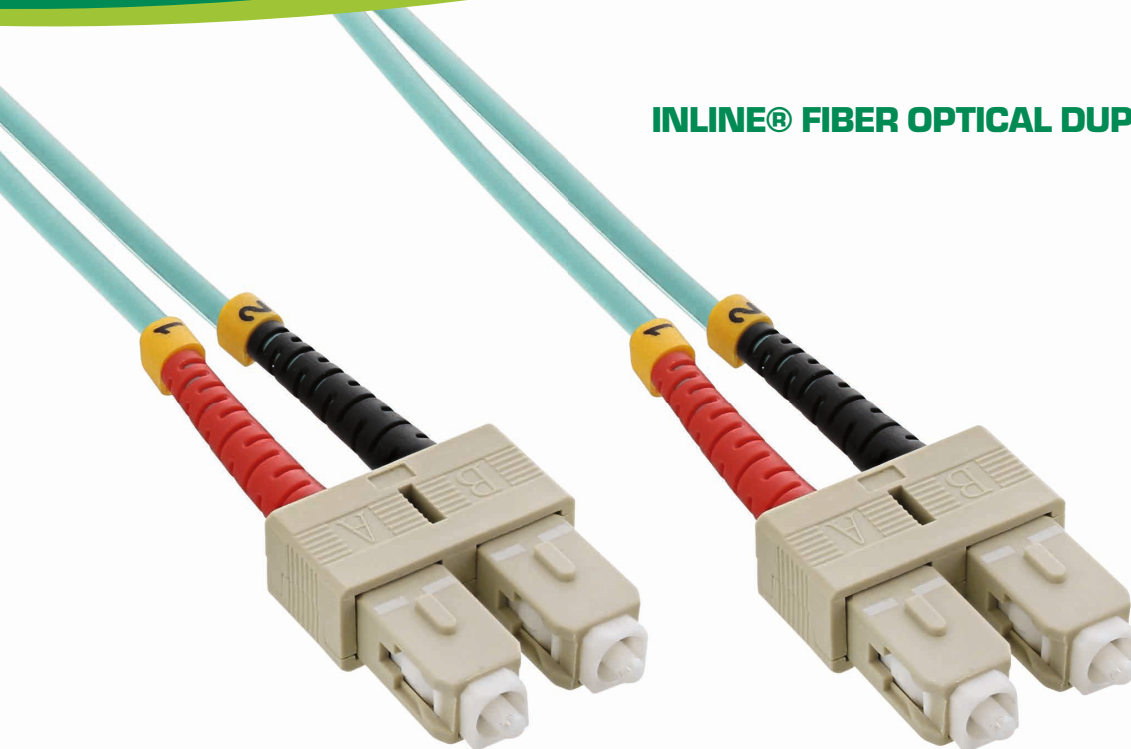

INLINE® FIBER OPTICAL DUPLEX CABLE SC/SC 50/125 M OM3

- Duplex Fiber Optic Cable
- Fiber: Multi Mode 50/125µm OM3, halogen-free LSZH
- diameter 2.0mm (x2)
- 2x SC plug to 2x SC plug
- Fiber Color: Turquoise
- with test report inside
- in reclosable POS bag with EAN code

Note:
ROHS 2.0 and REACH Compliant

Type	Multi-Mode
Insertion Loss	<=0.3dB
Return Loss	NA
Test Wavelength	850nm

Art. Nr.	Length	EAN
835550	0.5 m	4043718248735
835010	1 m	4043718177684
835030	3 m	4043718177691
835020	2 m	4043718177707
835050	5 m	4043718130597
835750	7.5 m	4043718248759
835100	10 m	4043718130603
835150	15 m	4043718248766
835200	20 m	4043718130610
835250	25 m	4043718248773
835300	30 m	4043718273393

⑨	Ring (1) (2)	4
⑧	Fiber Optical Cable Duplex Ø3.0 OM3 50/125um Aqua LSZH	L
⑦	Black Heat shrink tubing	2
⑥	SC 3.0 Red boot	2
⑤	SC 3.0 Black boot	2
④	SC Beige Clip	2
③	SC MM Beige Connector	4
②	SC/ UPC MM Ferrule Ø126-128um	4
①	Transparent Dust cap	4
NO	SPECIFICATION STANDARD	QT'Y