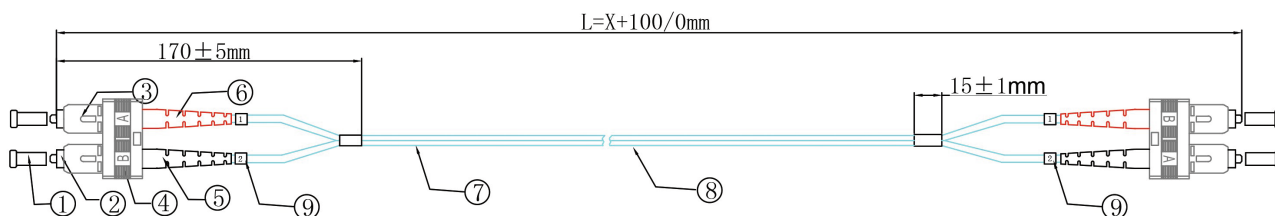

INLINE® FIBER OPTICAL DUPLEX CABLE SC/SC 50/125 M OM3

- Duplex Fiber Optic Cable
- Fiber: Multi Mode 50/125µm OM3, halogen-free LSZH
- diameter 2.0mm (x2)
- 2x SC plug to 2x SC plug
- Fiber Color: Turquoise
- with test report inside
- in reclosable POS bag with EAN code

Note:
ROHS 2.0 and REACH Compliant

Type	Multi-Mode
Insertion Loss	<=0.3dB
Return Loss	NA
Test Wavelength	850nm

Art. Nr.	Length	EAN
835550	0.5 m	4043718248735
835010	1 m	4043718177684
835030	3 m	4043718177691
835020	2 m	4043718177707
835050	5 m	4043718130597
835750	7.5 m	4043718248759
835100	10 m	4043718130603
835150	15 m	4043718248766
835200	20 m	4043718130610
835250	25 m	4043718248773
835300	30 m	4043718273393

⑨	Ring (1) (2)	4
⑧	Fiber Optical Cable Duplex Ø3.0 OM3 50/125um Aqua LSZH	L
⑦	Black Heat shrink tubing	2
⑥	SC 3.0 Red boot	2
⑤	SC 3.0 Black boot	2
④	SC Beige Clip	2
③	SC MM Beige Connector	4
②	SC/ UPC MM Ferrule Ø126-128um	4
①	Transparent Dust cap	4
NO	SPECIFICATION STANDARD	QT'Y