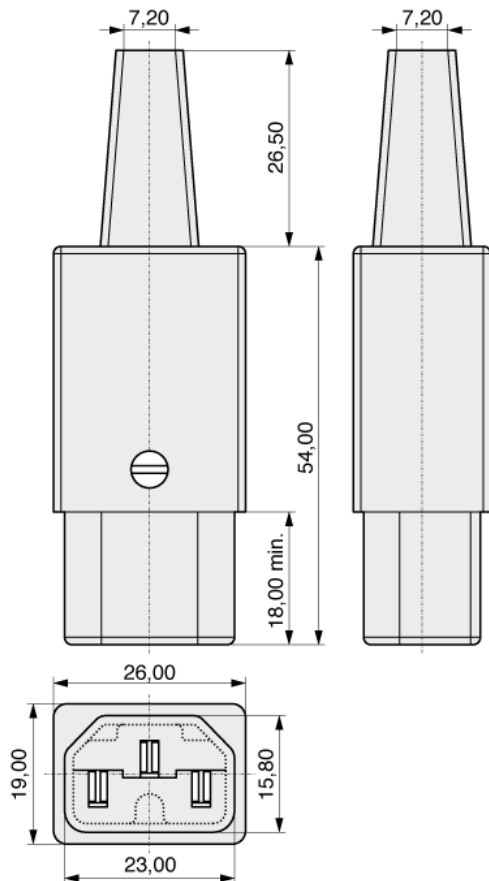

Inlet / Outlet Configuration	Outlet P - Standard C13 (70°)
	C13 
Mounting	Rewirable cable connector
No of fuses	0
Voltage selector	Without
Switch	None
Rated current	10,0 A (15,0 A acc. UL)
Rated voltage	250 V _{RMS}
Approvals	

Rewirable socket connectors, 3 choices for the cable outlet.

Cable entry centric

Configuration/Standard sheet number please see technical data

Order code: 43R011311

MPE Garry GmbH
Schäfflerstraße 13
87629 Füssen/Germany