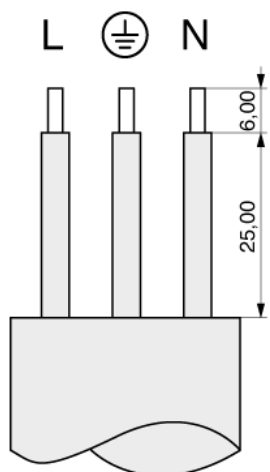

Inlet / Outlet Configuration	Outlet P - Standard C13 (70°)
	C13 
Mounting	Rewirable cable connector
No of fuses	0
Voltage selector	Without
Switch	None
Rated current	10,0 A (15,0 A acc. UL)
Rated voltage	250 V _{RMS}
Approvals	

Rewirable socket connectors, 3 choices for the cable outlet.

Cable entry centric

Configuration/Standard sheet number please see technical data

Order code: 43R011311

MPE Garry GmbH
Schäfflerstraße 13
87629 Füssen/Germany