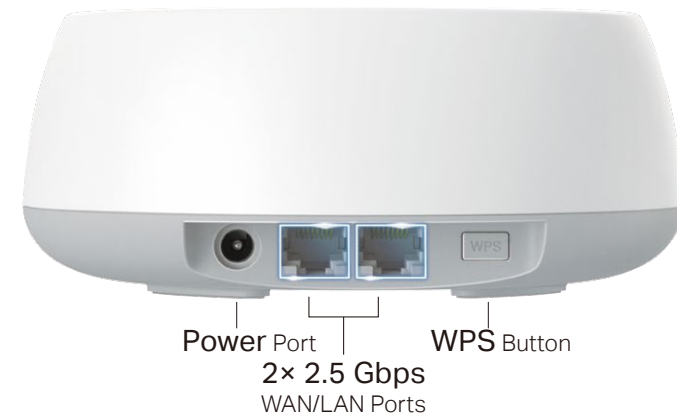

Specifications

Hardware

- Ethernet Port: 2× 2.5 Gbps WAN/LAN Ports per unit (WAN/LAN auto-sensing)
- Button: 1 RESET button at the bottom, 1 WPS button on the back
- Power Consumption (without power adapter): 14.9 W max
- Dimensions (W × D × H): 5.91 × 5.91 × 2.44 in (150 × 150 × 62 mm)
- Power Adapter Input: 100-240V~50/60Hz 0.6A
- Power Adapter Output: 12V $\equiv$ 1.5A

Wireless

- Wireless Standards: IEEE 802.11b/g/n/ax/be 2.4 GHz, IEEE 802.11a/n/ac/ax/be 5GHz
- Mesh protocol: 802.11k/v/r
- Frequency: 2.4 GHz, 5 GHz
- Signal Rate: 2882 Mbps (5 GHz) + 688 Mbps (2.4 GHz)[†]
- Transmit Power: CE: <20 dBm (2.4 GHz), <30 dBm (5 GHz)
- Wireless Security: WPA/WPA2-PSK/WPA3° encryptions

Software

- Working Mode: Router, Access Point
- WAN Type: Dynamic IP/Static IP/PPPoE/L2TP/PPTP
- DHCP: Server
- Protocols: Supports IPv4 and IPv6
- Guest Network: 2.4 GHz Guest Network×1, 5 GHz Guest Network×1
- IoT Network: IoT Network×1
- MLO Network: MLO Network×1
- Features: TP-Link HomeShield*, Multi-Link Operation (MLO)[△], 160 MHz Bandwidth[△], 4K-QAM[△], Multi-RU[△], MU-MIMO[△], OFDMA[△], BSS Color[△]
- Management: Local Management; Remote Management; Multi-Managers

Others

- Certification: CE, RoHS
- Environment:
  - Operating Temperature: 0°C~40°C (32°F~104°F)
  - Storage Temperature: -40°C~60°C (-40°F~140°F)
  - Operating Humidity: 10%~90% RH
  - Storage Humidity: 5%~90% RH
- Package Contents for Deco BE25(3-pack):
  - 3 Deco BE25 units
  - 1 RJ45 Ethernet cable
  - 3 Power adapters
  - 1 Quick Installation Guide
- Package Contents for Deco BE25(2-pack):
  - 2 Deco BE25 units
  - 1 RJ45 Ethernet cable
  - 2 Power adapters
  - 1 Quick Installation Guide
- Package Contents for Deco BE25(1-pack):
  - 1 Deco BE25 unit
  - 1 RJ45 Ethernet cable
  - 1 Power adapter
  - 1 Quick Installation Guide

Attention: This device may only be used indoors in all EU member states, EFTA countries, and Northern Ireland.

Attention: This device may only be used indoors in Great Britain.

Specifications are subject to change without notice. Google, Google Home, and Google Play are trademarks of Google LLC. Other brands and product names are trademarks or registered trademarks of their respective holders.

[†]Maximum wireless signal rates are the physical rates derived from IEEE Standard 802.11 specifications. Connection to over 150 devices is based on laboratory test data, which analyzed the connections of different devices on the 5 GHz and 2.4 GHz bands simultaneously. These devices simulated a typical home scenario by running simultaneous applications in the same room that included 4K video, 1080p video, 720p video, file downloading, web browsing, IP cameras, and other IoT devices. Actual wireless data throughput, wireless coverage, and connected devices are not guaranteed and will vary as a result of internet service provider factors, network conditions, client limitations, and environmental factors, including building materials, obstacles, volume and density of traffic, and client location.

[‡]Clients need to support 802.11k/v/r and may require additional setup. Performance may vary depending on the client device.

[△]Use of Wi-Fi 7 (802.11be), Wi-Fi 6 (802.11ax), and other features including MLO, 4K-QAM, Multi-RU, OFDMA, MU-MIMO, and BSS Color requires clients to also support the corresponding features.