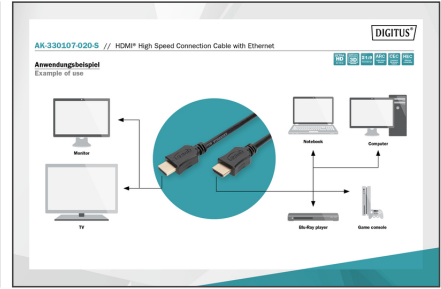

More images:

HDMI® High Speed Connection Cable with Ethernet