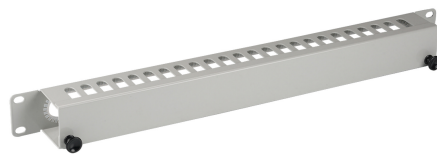

DATASHEET

19" 1U Cable Routing Panel with Cover, RAL9005

General data

With front-sided cover with quick-fastener
 For orderly and clearly cable routing in the 19" level
 Material steel sheet
 Paint finish RAL7035, light grey / RAL9005, jet black

Technical properties

Cabinet Series	Universal
Category	Kabelführung
Material	Stahl, Kunststoff
Model	Kabelführung
Scope of delivery	1 x Kabelführungspanel

This datasheet was created automatically on 13-06-2026 . Technical changes reserved.

DATASHEET

19" 1U Cable Routing Panel with Cover, RAL9005

Structure/Use	Zur geordneten und übersichtlichen Kabelführung an der 19" EbeneDeckel abnehmbar mittels Schnellverschlüssen
Suitable for 19 inch mounting	True
Surface Finishing	pulverbeschichtet

Available variants

ArtNr.	Bezeichnung	Bracket Length	Color	Height	Length	Number of height units	RAL	Width
699999N.1	19" 1U Cable Routing Panel with Cover, RAL7035	50 mm	grey	44 mm	ca. 60 mm	1 U	7035	482.6 mm
699999NTS.1	19" 1U Cable Routing Panel with Cover, RAL9005	50 mm	black	44 mm	ca. 60 mm	1 U	9005	482.6 mm