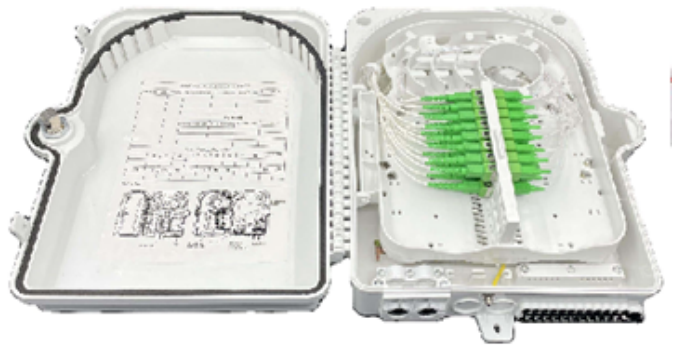

50241- FTTH 24 PORT BOX

Application area	Outdoor
Mounting type	Wall mounting
Material	Plastic
Color	White
Max. Number of fibers	24
Splice protection type	Shrink
Suitable for coupling	SC Simplex/LC Duplex/ E2000®
Max. Placement (adapters)	24
Swivel splice cassette	Yes
Receptacle for splitter	Yes
IP protection class	IP65

Size (H*W*D) 310mm*265mm*95mm

50481- FTTH 48 PORT BOX

Application area	Outdoor
Mounting type	Wall mounting
Material	Plastic
Color	White
Max. Number of fibers	48
Splice protection type	Shrink
Suitable for coupling	SC Simplex/LC Duplex/ E2000®
Max. Placement (adapters)	48
Swivel splice cassette	Yes
Receptacle for splitter	Yes
IP protection class	IP65