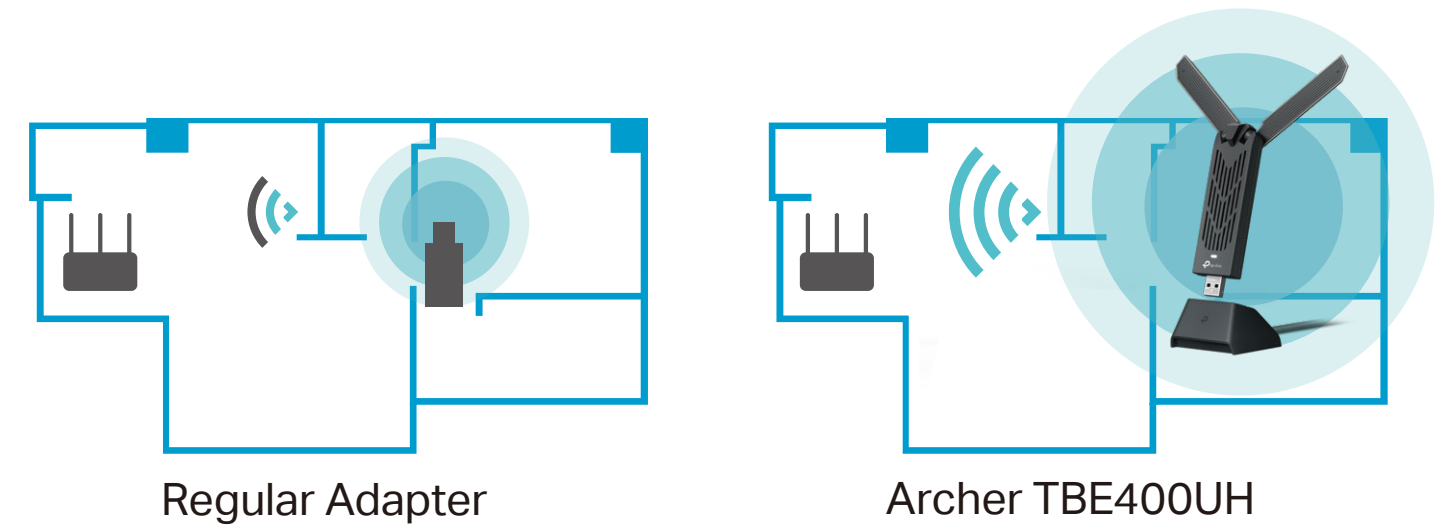

Maximized Signal Coverage
High-gain antennas and a detachable base

Advanced Security
The latest WPA3 encryption△

Highlights

Upgrade Your PC to Cutting-edge Wi-Fi 7

Wi-Fi 7 offers the forefront of technology to maximize the 6 GHz band. With 4096-QAM, TBE400UH delivers peak rates 1.2× faster than Wi-Fi 6/6E adapters, ensuring a seamless network experience. ^{†*}

Boost Your Wi-Fi Reception

Two bifurcated high-gain antennas and a detachable cradle with a 1.2-meter cable combine with beamforming technology to concentrate Wi-Fi signals toward your router for enhanced reception and reliable connections from a distance.