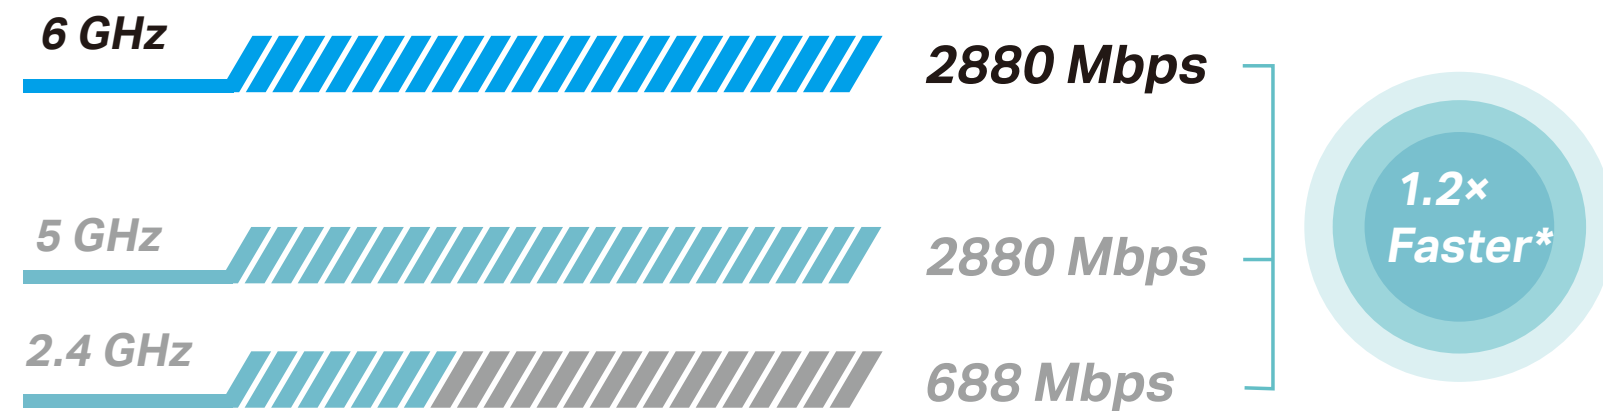

BE6500

Wi-Fi 7 High Gain Wireless USB Adapter

Wi-Fi 7

Multi-Angle
Antennas

Archer TBE400UH

Unrivaled Wi-Fi 7 Technology
Supercharges your PC with Wi-Fi 7

Unparalleled Tri-Band Speed
2880 Mbps + 2880 Mbps + 688 Mbps†

Maximized Signal Coverage
High-gain antennas and a detachable base

Advanced Security
The latest WPA3 encryption△

Highlights

Upgrade Your PC to Cutting-edge Wi-Fi 7

Wi-Fi 7 offers the forefront of technology to maximize the 6 GHz band. With 4096-QAM, TBE400UH delivers peak rates 1.2× faster than Wi-Fi 6/6E adapters, ensuring a seamless network experience. ^{†*}

Boost Your Wi-Fi Reception

Two bifurcated high-gain antennas and a detachable cradle with a 1.2-meter cable combine with beamforming technology to concentrate Wi-Fi signals toward your router for enhanced reception and reliable connections from a distance.

Features

Speed

- **Unparalleled Tri-Band Speed** – Cutting-edge Wi-Fi 7 - Congestion-free speeds up to 2880 Mbps (6 GHz) + 2880 Mbps (5 GHz) + 688 Mbps (2.4 GHz) are ideal for instant multi-stream media playback.
- **Ultra-Low Latency** – The revolutionary combo of OFDMA and MU-MIMO ensures the most efficient Wi-Fi connection for your PC, reducing latency for faster speeds.‡
- **Super Speed USB 3.0** – Experience blazing-fast data transfers with USB 3.0—the latest USB standard which is 10× faster than USB 2.0.**