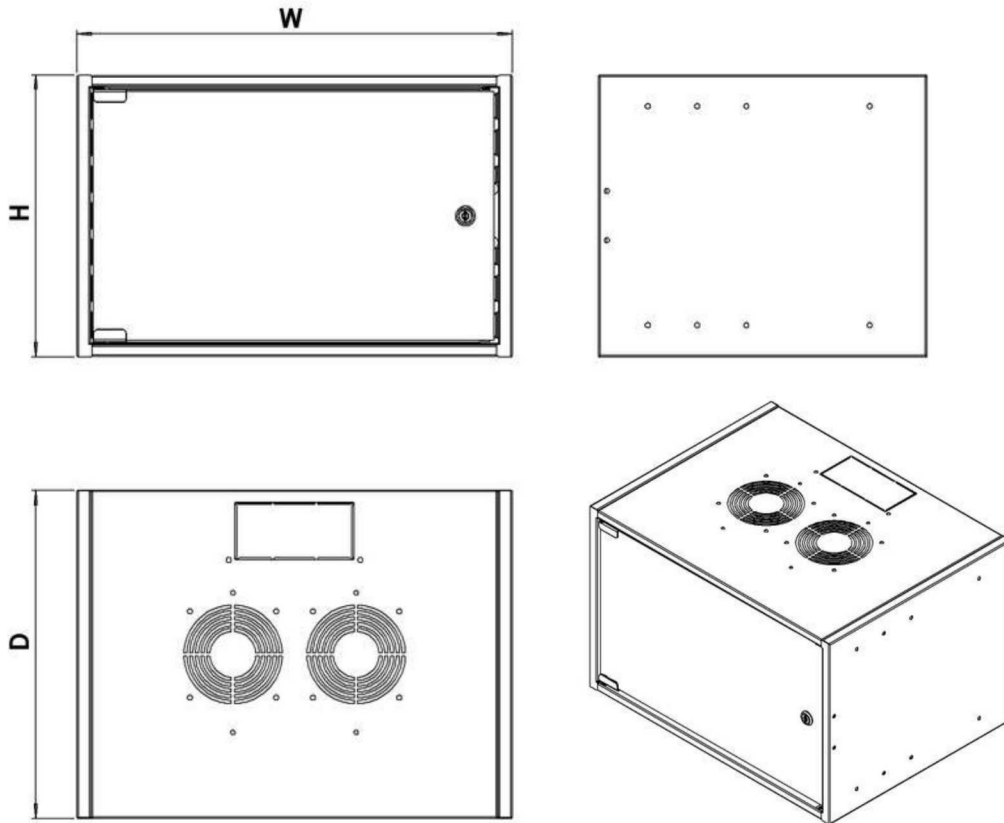

TS EN
61587-1
2022

» Soho box ; series Wall mounted cabinets are the preferred products with 19" W=530mm D=300/ and 400mm physical dimensions, low cost requirement and superior logistics cost efficiency.

» D=400mm ; 4 different U heights- 4U,7U,9U,12U customers are offered a choice. D=300mm offers simple network distribution with 7U height dimension.

» Soho box ; Wall mounted cabinets are offered as assembled or demounted packaged as standard. Flatpack option saves up to 60% on shipping costs and warehouse space.

PROVIDES BENEFITS IN FLAT-PACK LOGISTICS

Pieces on Pallet	Quantity
4U Flatpack Soho	60 pieces
7U Flatpack Soho	60 pieces
9U Flatpack Soho	50 pieces
12U Flatpack Soho	40 pieces

Product code	Product Description W=540 D=300 mm	Dimensions (W*H*D)	Product Kg
SL.SOH07U30.C0	7U 19" Wall Type SOHO Cabinet W=540mm D=300mm	540x350x300 mm	8 kg
SL.SOH09U30.C0	9U 19" Wall Type SOHO Cabinet W=540mm D=300mm	540x440x300 mm	9 kg
SL.SOH12U30.C0	12U 19" Wall Type SOHO Cabinet W=540mm D=300mm	540x570x300 mm	11 kg
Product code	Product Description W=530 D=400 mm	Dimensions (W*H*D)	Product Kg
SL.SOH07U40.C0	7U 19" Wall Type SOHO Cabinet W=530mm D=400mm	530x350x400 mm	10 kg
SL.SOH09U40.C0	9U 19" Wall Type SOHO Cabinet W=530mm D=400mm	530x440x400 mm	11 kg
SL.SOH12U40.C0	12U 19" Wall Type SOHO Cabinet W=530mm D=400mm	530x570x400 mm	13 kg