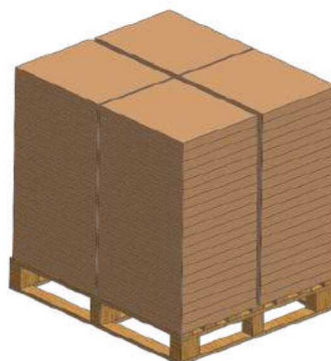

TS EN
61587-1
2022

» Soho box ; series Wall mounted cabinets are the preferred products with 19" W=530mm D=300/ and 400mm physical dimensions, low cost requirement and superior logistics cost efficiency.

» D=400mm ; 4 different U heights- 4U,7U,9U,12U customers are offered a choice. D=300mm offers simple network distribution with 7U height dimension.

» Soho box ; Wall mounted cabinets are offered as assembled or demounted packaged as standard. Flatpack option saves up to 60% on shipping costs and warehouse space.

PROVIDES BENEFITS IN FLAT-PACK LOGISTICS

Pieces on Pallet	Quantity
4U Flatpack Soho	60 pieces
7U Flatpack Soho	60 pieces
9U Flatpack Soho	50 pieces
12U Flatpack Soho	40 pieces

Product code	Product Description W=540 D=300 mm	Dimensions (W*H*D)	Product Kg
SL.SOH07U30.C0	7U 19" Wall Type SOHO Cabinet W=540mm D=300mm	540x350x300 mm	8 kg
SL.SOH09U30.C0	9U 19" Wall Type SOHO Cabinet W=540mm D=300mm	540x440x300 mm	9 kg
SL.SOH12U30.C0	12U 19" Wall Type SOHO Cabinet W=540mm D=300mm	540x570x300 mm	11 kg
Product code	Product Description W=530 D=400 mm	Dimensions (W*H*D)	Product Kg
SL.SOH07U40.C0	7U 19" Wall Type SOHO Cabinet W=530mm D=400mm	530x350x400 mm	10 kg
SL.SOH09U40.C0	9U 19" Wall Type SOHO Cabinet W=530mm D=400mm	530x440x400 mm	11 kg
SL.SOH12U40.C0	12U 19" Wall Type SOHO Cabinet W=530mm D=400mm	530x570x400 mm	13 kg