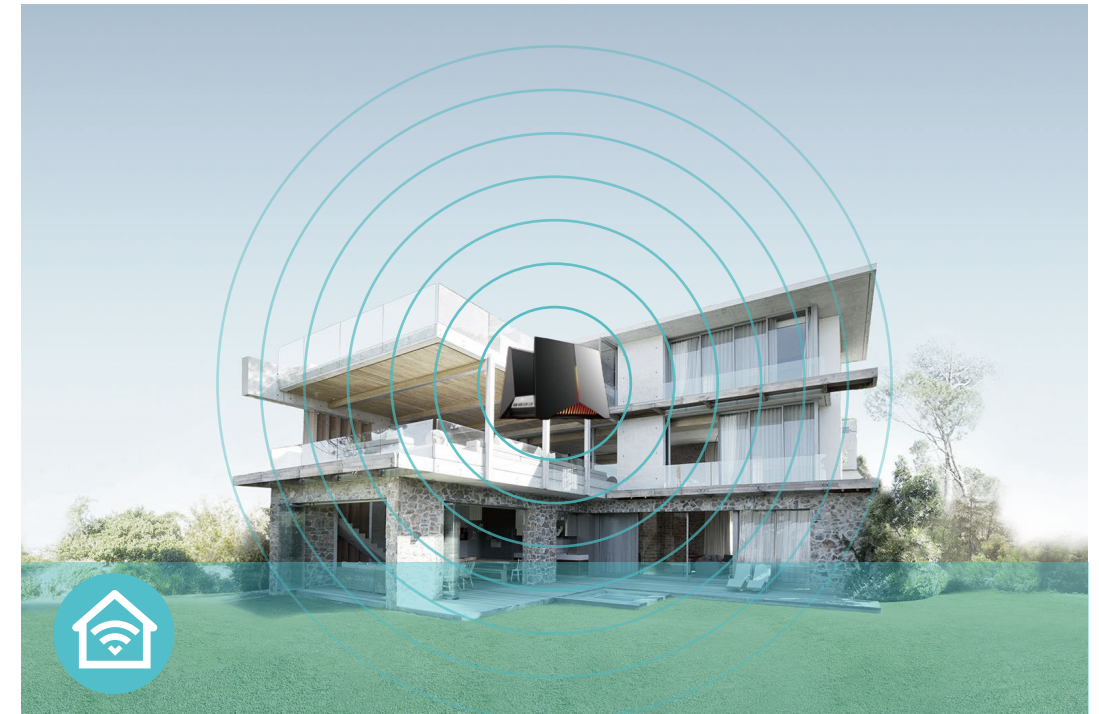

Broad Wi-Fi Range

- **Maximized Coverage** – Proprietary WiFi optimization and 8× optimally positioned antennas along with Beamforming deliver more capacity, stronger and more reliable connections, and less interference.
- **Beamforming Technology** – Concentrates Wi-Fi signals towards individual devices to ensure stronger connections.
- **Seamless EasyMesh network** – Transfer between seamless whole-home Wi-Fi without any drops or lag and manage your whole network using a centralized panel.