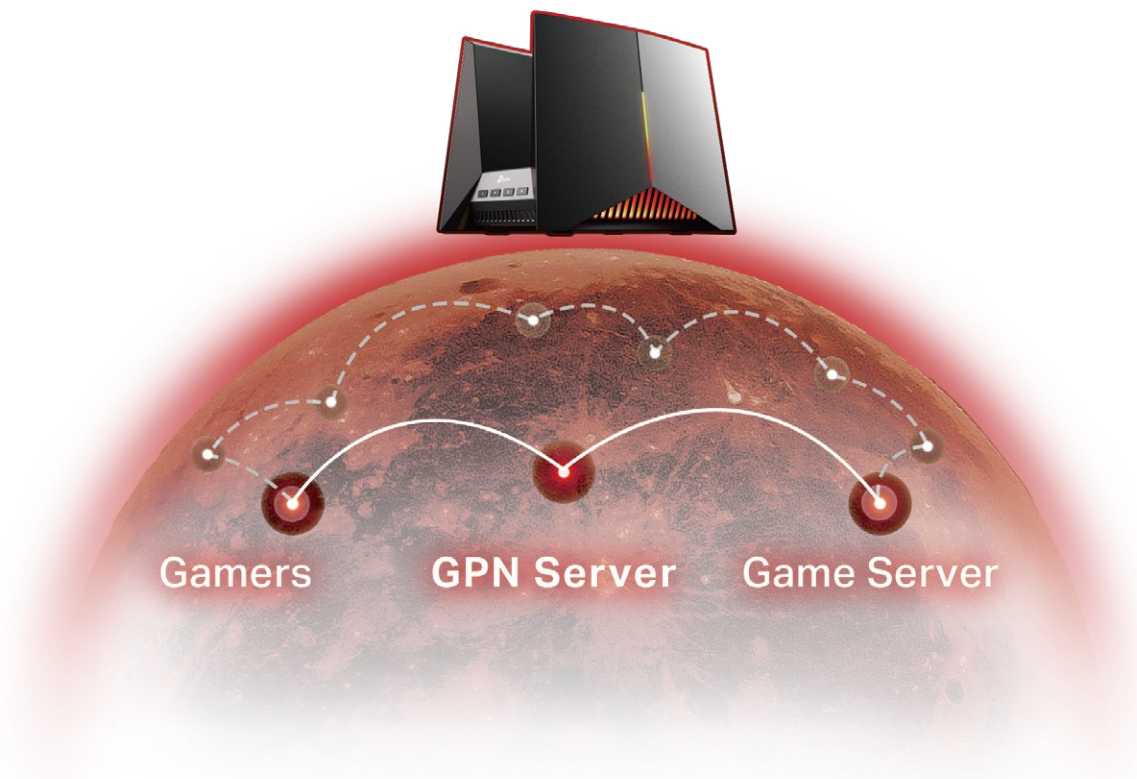

Two 10G Ports for Blazing-Fast Connectivity

Archer GE800 comes equipped with two 10 Gbps WAN/LAN ports. Leverage your ISP's ultra-fast speeds, or utilize 10G LAN to deliver up to 10× faster data-transfer speeds, providing gaming laptops with lightning-fast connectivity to conquer any game.[§]

Obliterate Dead Zones

Enjoy uninterrupted gaming in every corner of your home with 8× optimally positioned antennas, proprietary Wi-Fi optimization, and Beamforming technology. Turn every corner into your personal gaming arena.

Highlights

Prioritize Game Applications with QoS

Automatically detects and optimizes gaming streams to accelerate your game applications to run at high speeds, even on a crowded network.

Prioritize Game Devices with the Gaming Port

Automatically prioritizes your game device traffic, letting you focus on play, not battling for bandwidth.

Highlights

Game Server Acceleration by GPN

Slash your game ping and packet loss with GPN (Gamers Private Network). A shorter path from gamers to game servers driven by real-time measurements and AI is your secret weapon for winning.